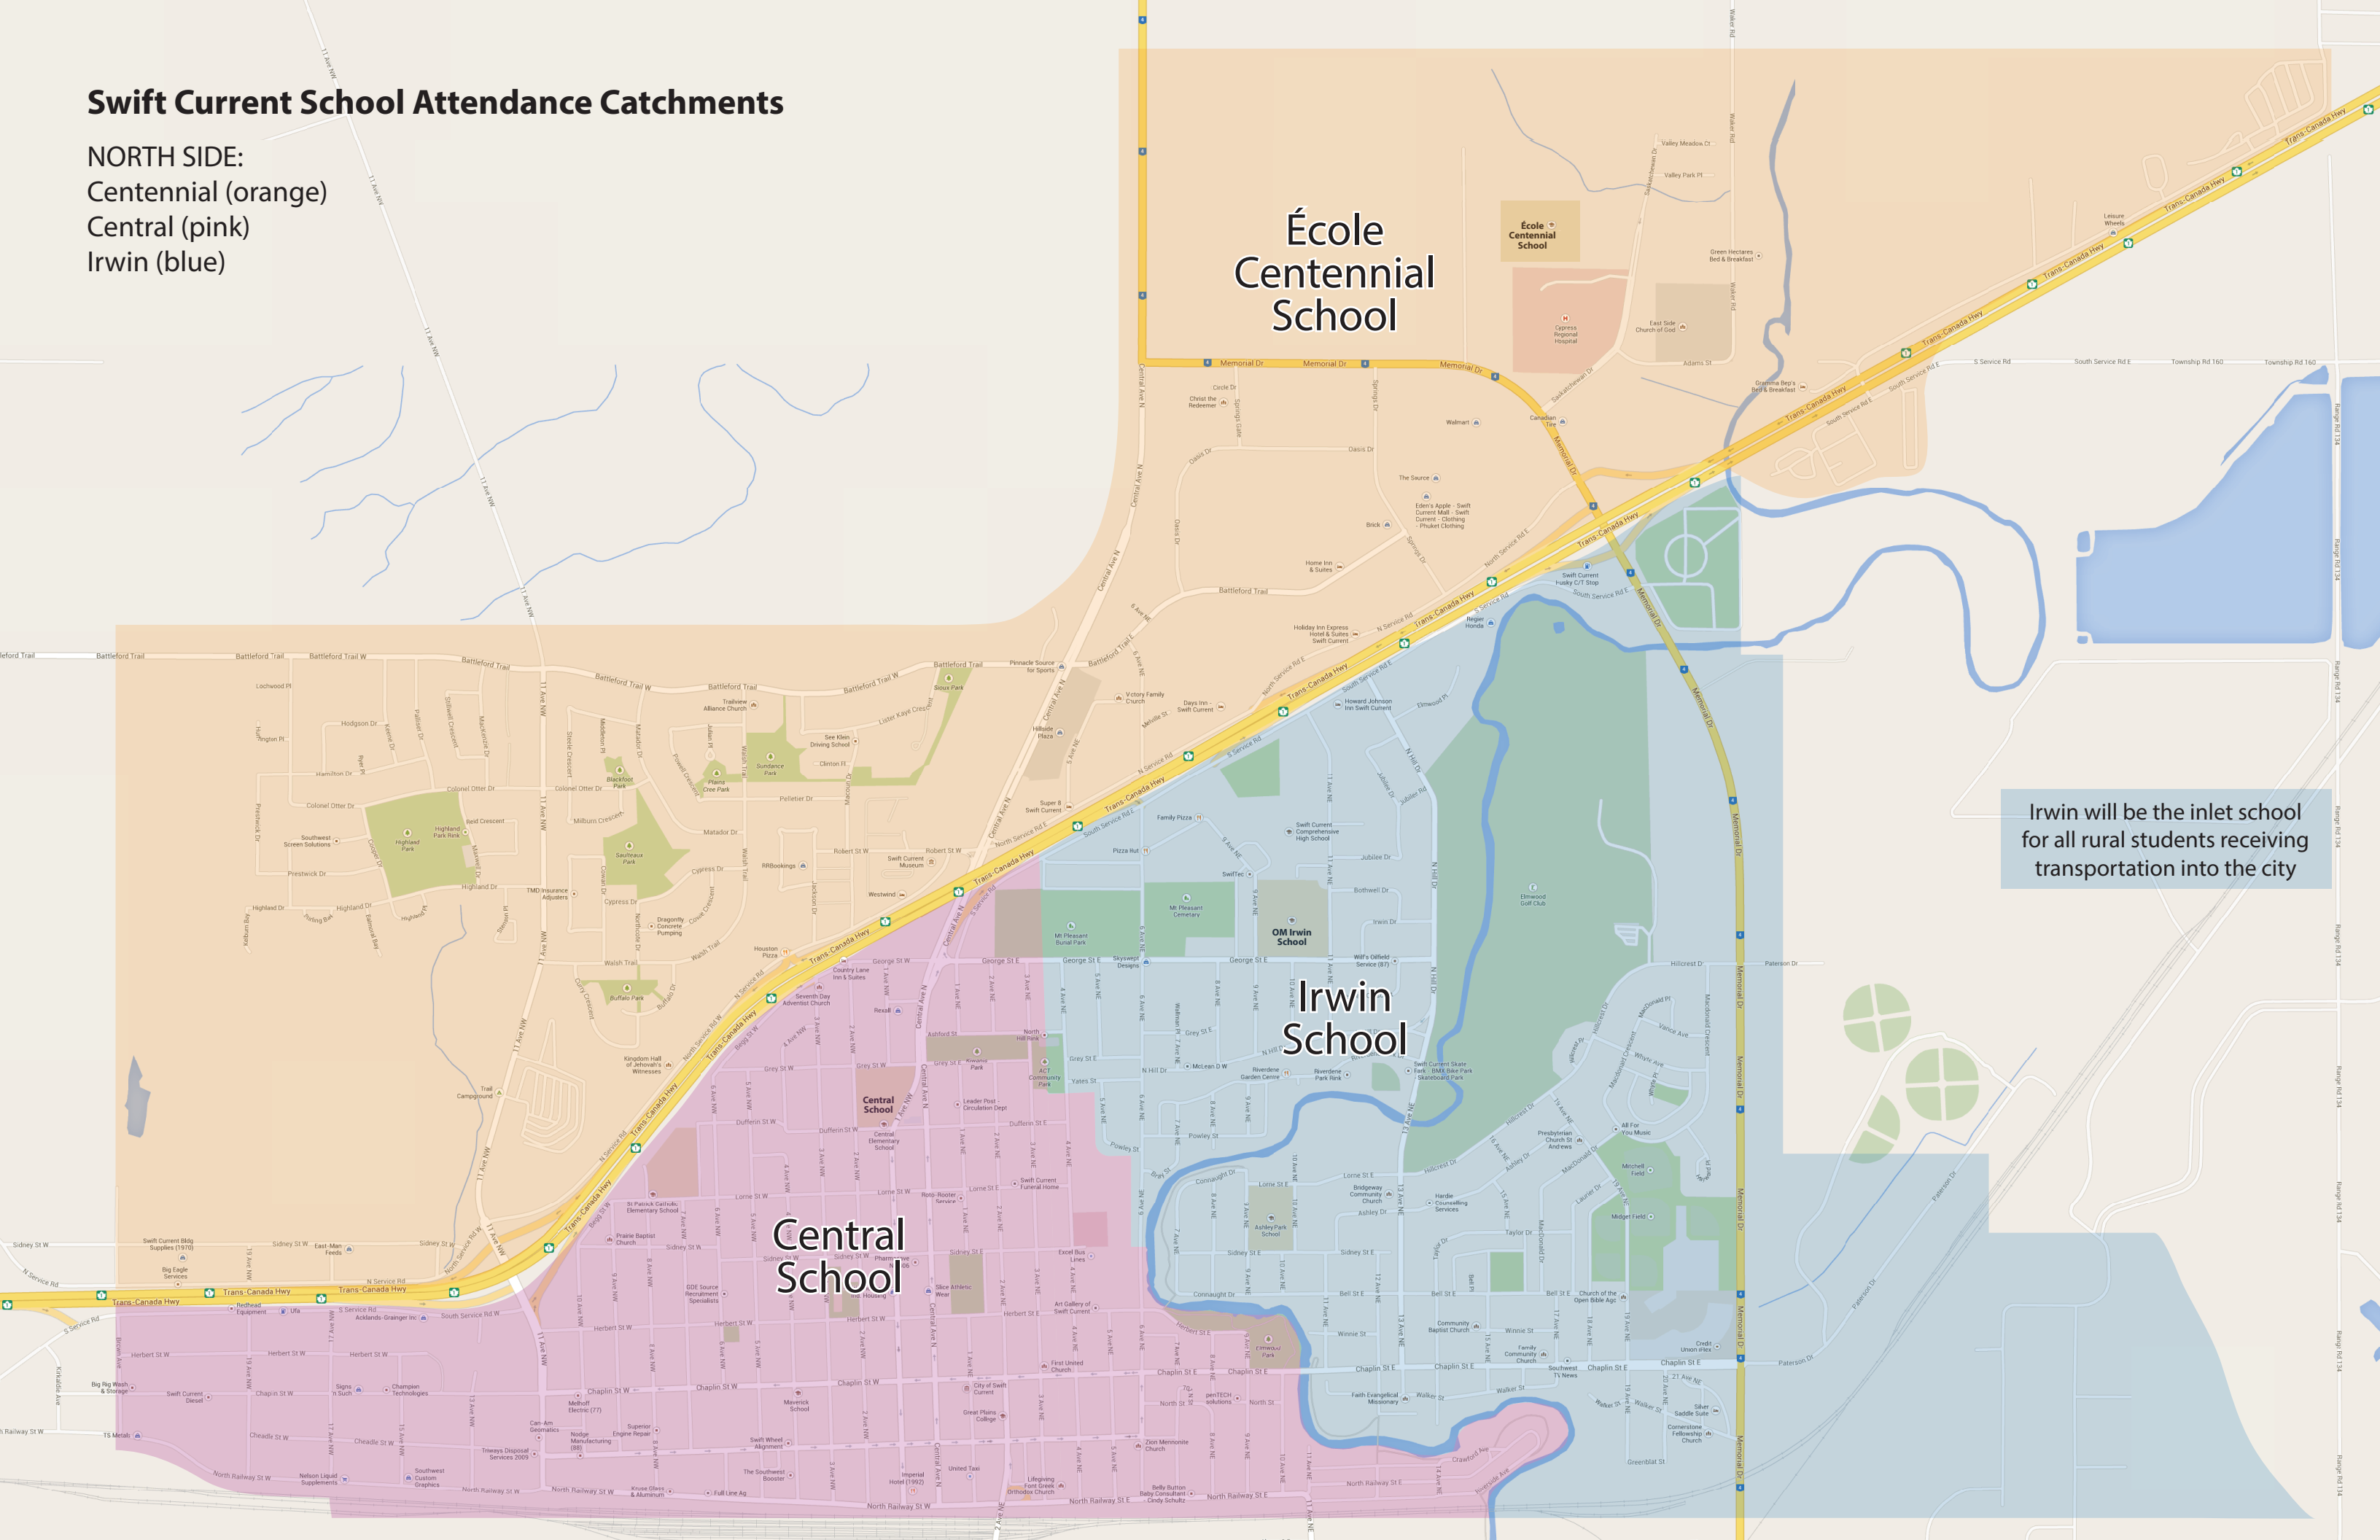

Swift Current School Attendance Catchments

NORTH SIDE:
Centennial (orange)
Central (pink)
Irwin (blue)

École Centennial School

Ecole Centennial School

Irwin School

Central School

Irwin will be the inlet school for all rural students receiving transportation into the city